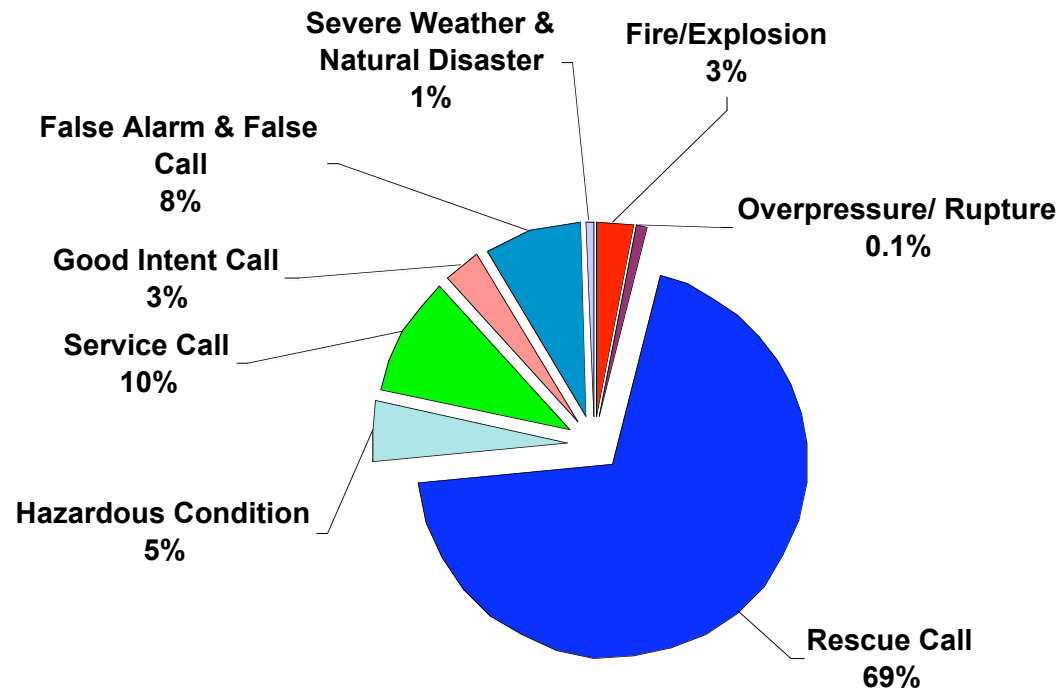

# 2008 Brecksville Fire Department Emergency Response Breakdown

**1,399 Emergency Responses**